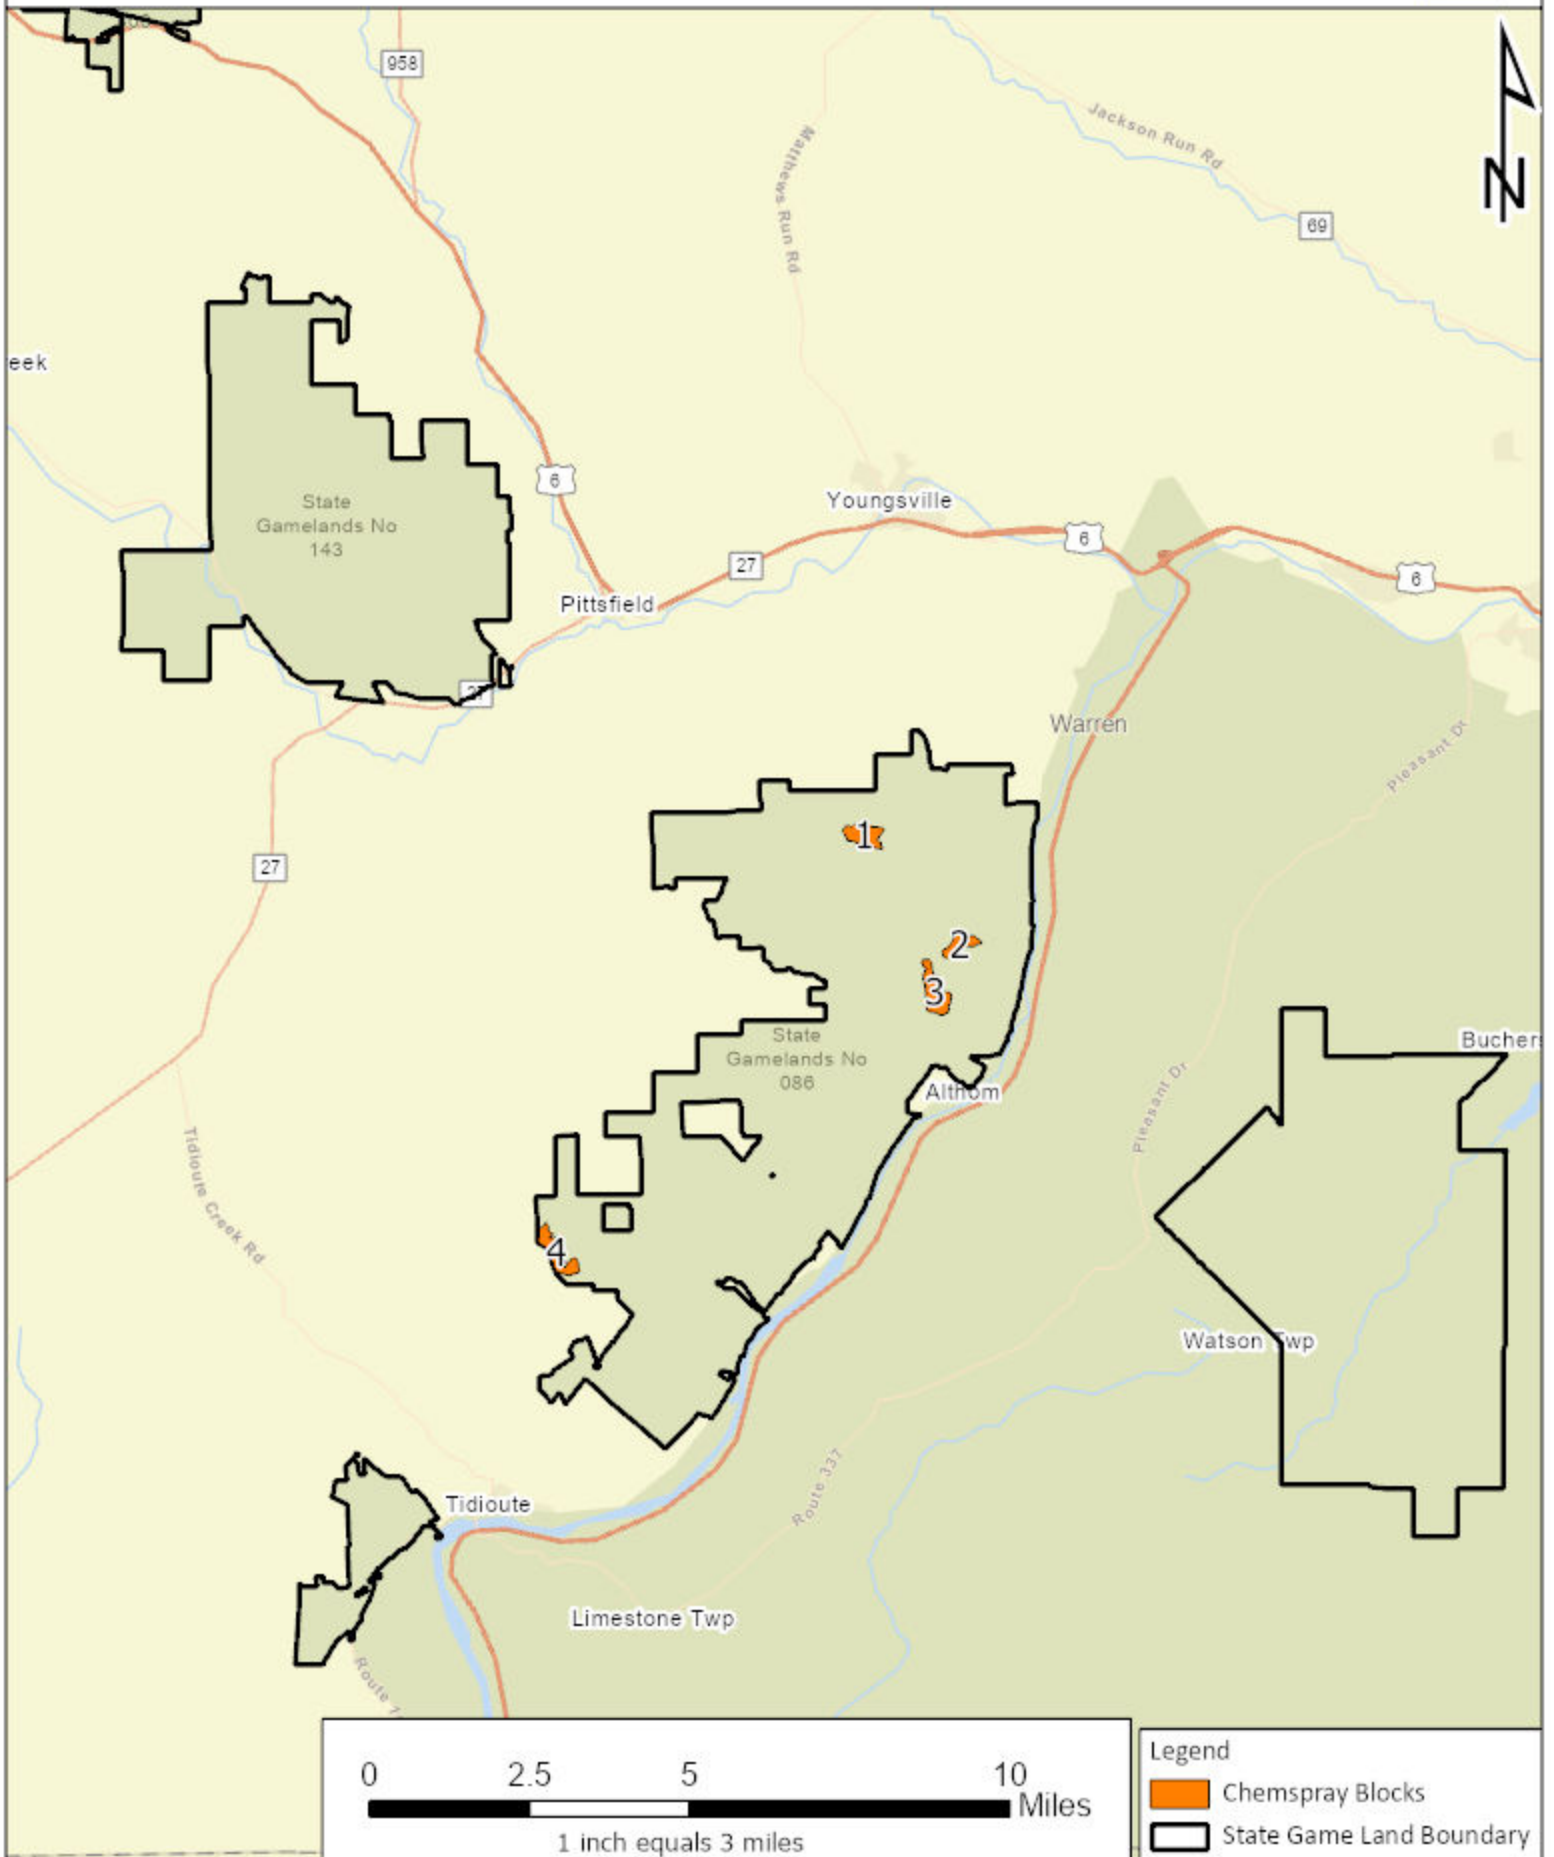

Created by: IJoshua

Legend

- Existing PGC Roads
- State Roads
- Chemspray Blocks
- State Game Land Boundary

| Block | Acres |
|-------|-------|
| 1 | 30 |
| Total | 30 |

SGL: 086
County(s): Warren
Township(s): Deerfield
Created by: IJoshua

Location Map

SGL 086 Conventional Herbicide 2023

Legend

- Chemspray Blocks
- State Game Land Boundary

High Noon Machine Herbicide

SGL 54

Jefferson County, Snyder Township

Blk 1 - 60 acres

SGL: 086
County(s): Warren
Township(s): Brokenstraw, Deerfield
Created by: l Joshua

Location Map

SGL 086 Machine Only

Herbicide 2023

SGL: 143
County(s): Warren
Township(s): Pittsfield
Created by: sbreneman

Project Map

Sgl 143 Machine Only Herbicide 2023

SGL: 143
County(s): Warren
Township(s):
Created by: sbrenneman

Chemspray Map

Sgl 143 Machine Only Herbicide 2023

143202301