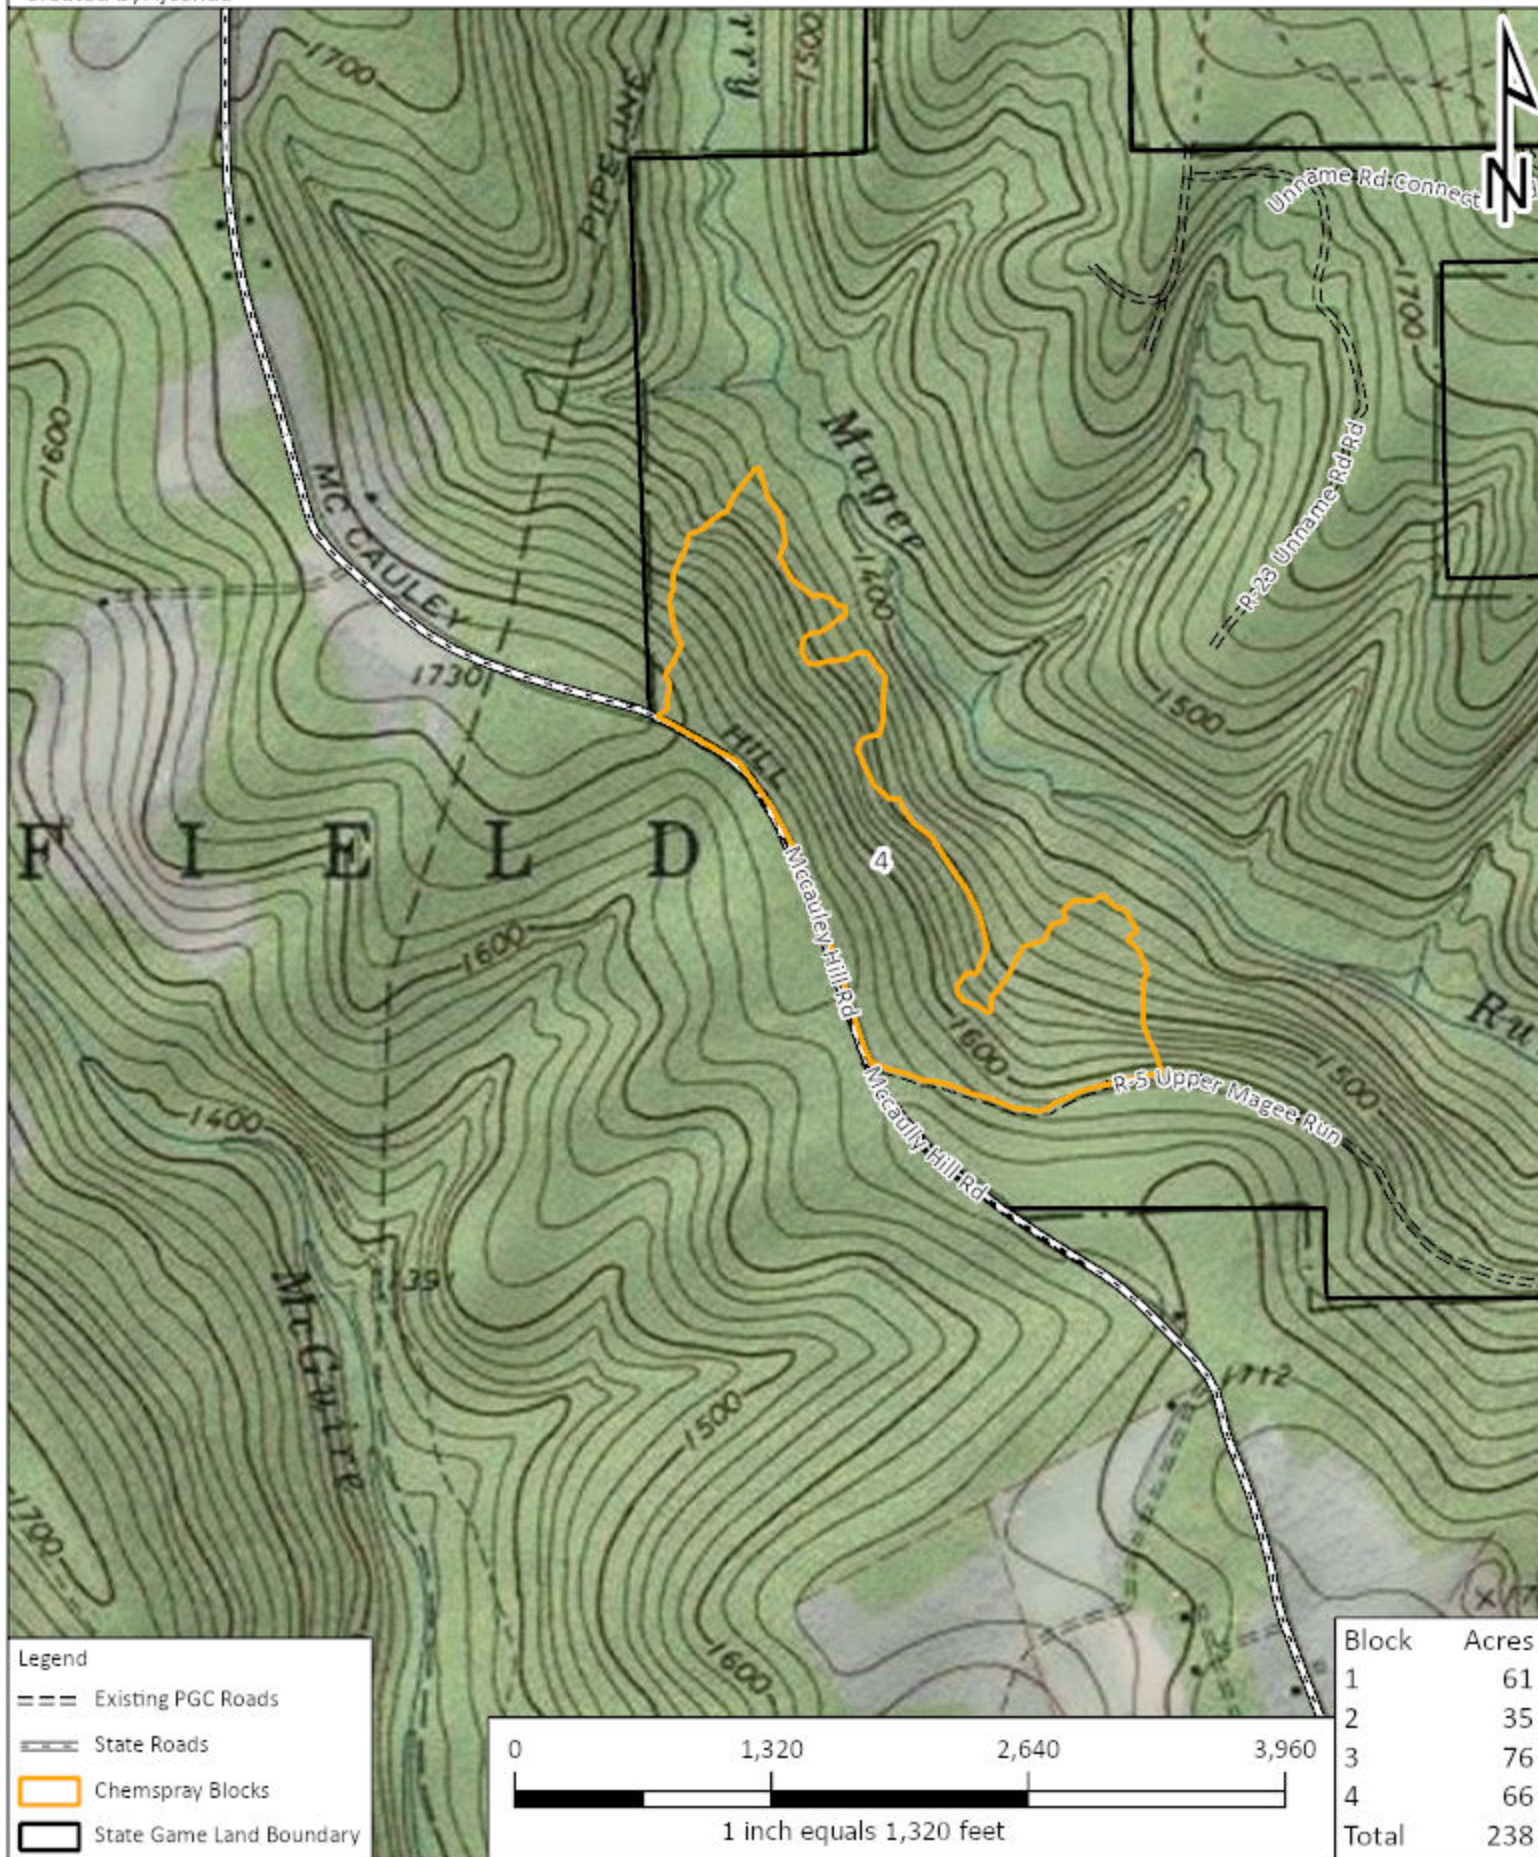

Created by: IJoshua

Legend	
	Existing PGC Roads
	State Roads
	Chemspray Blocks
	State Game Land Boundary