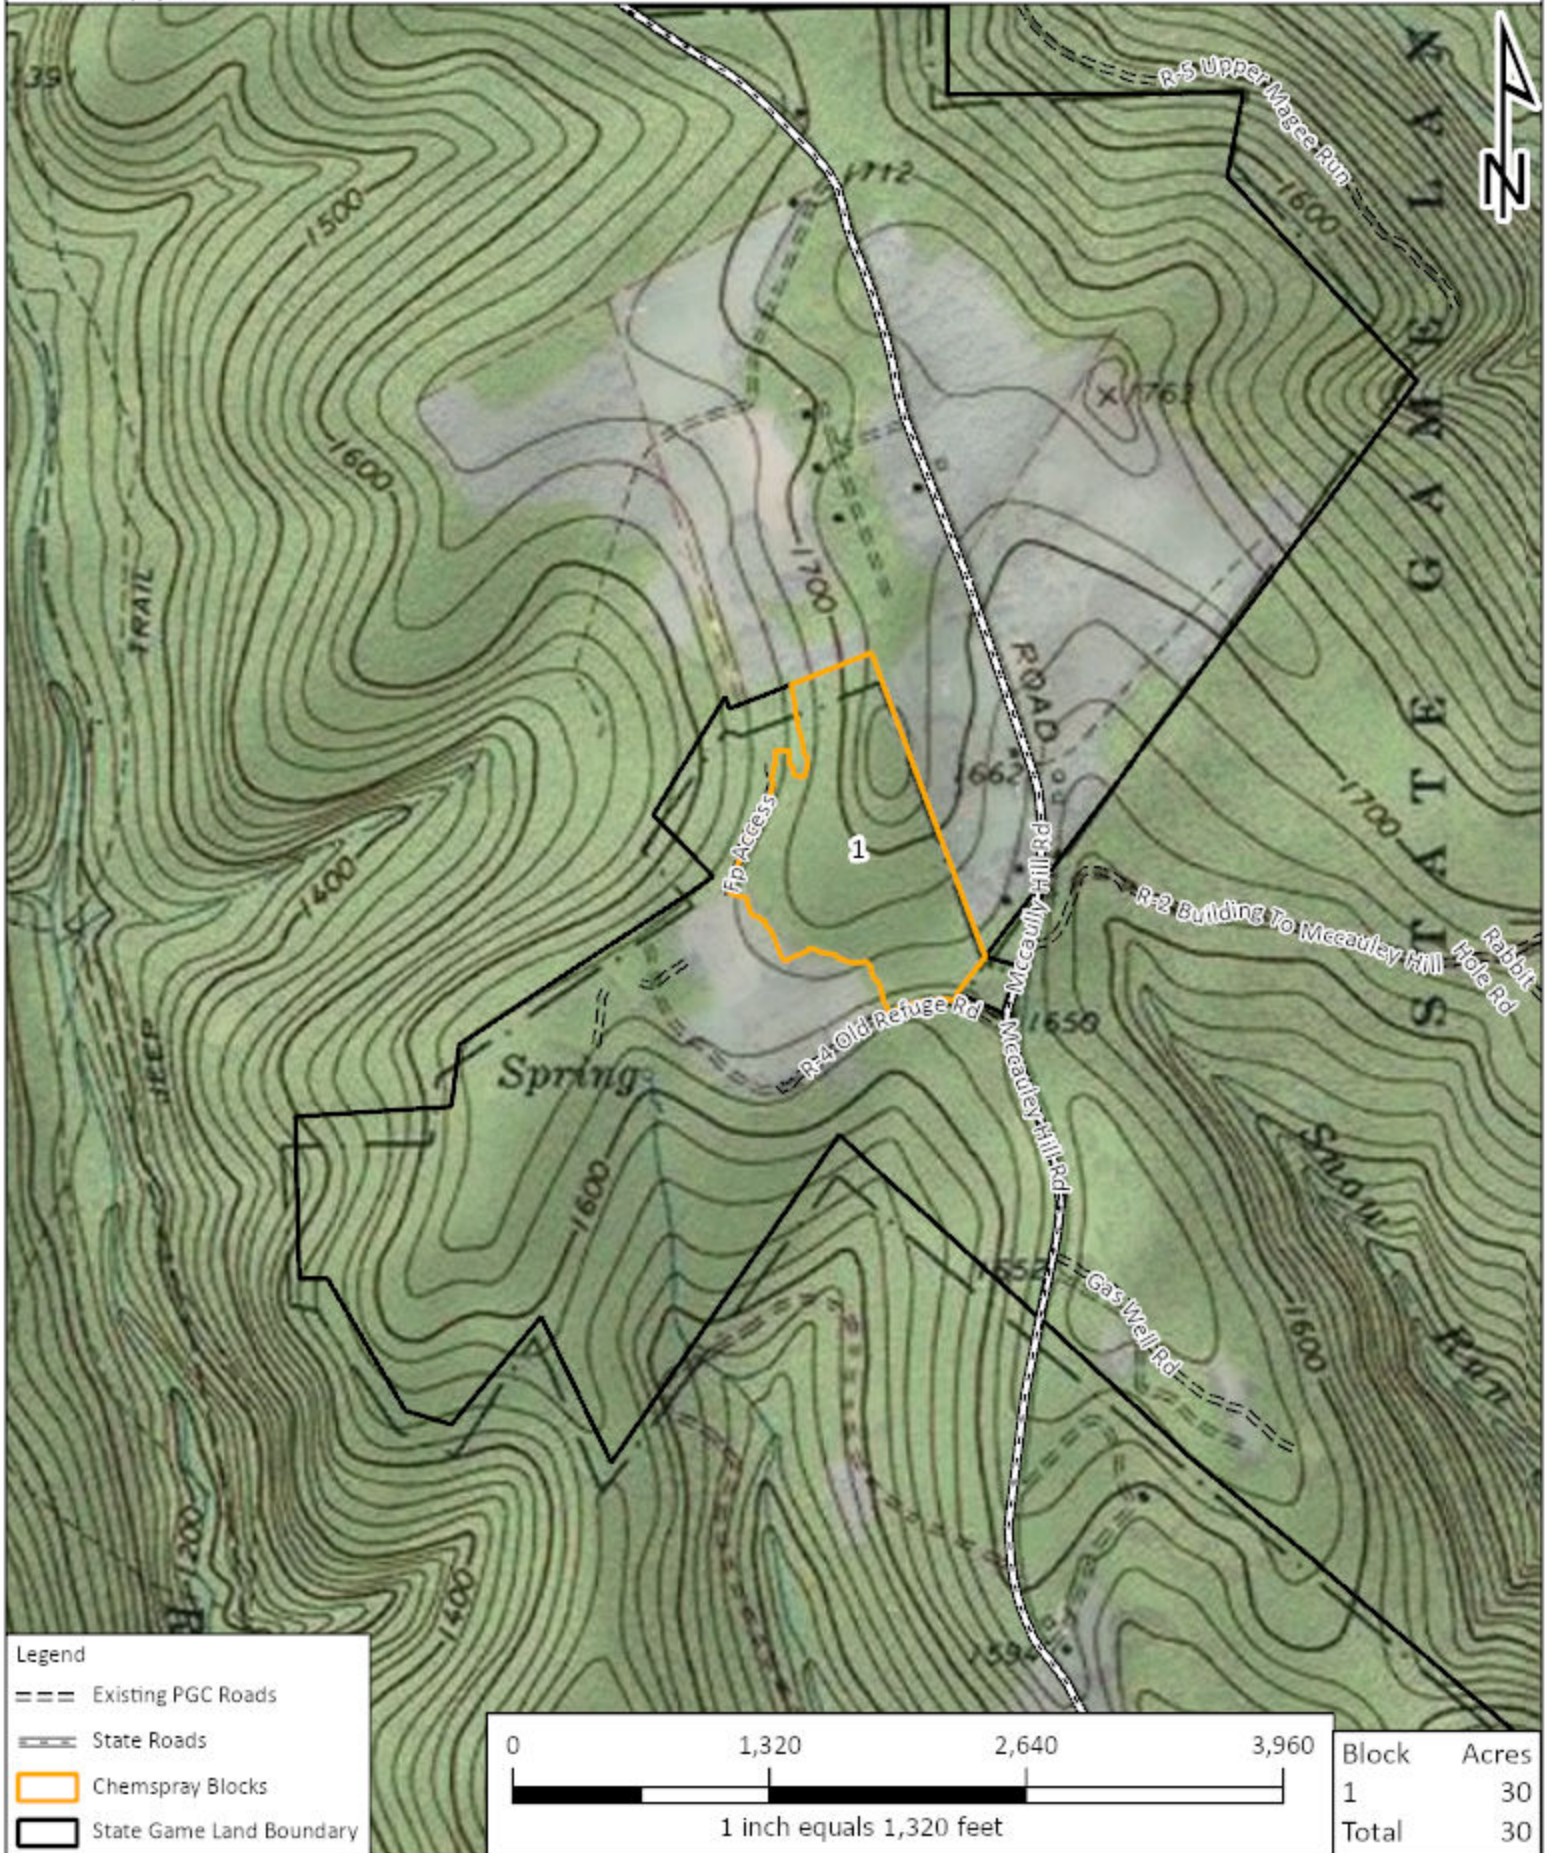

Created by: IJoshua

Legend

- Existing PGC Roads
- State Roads
- Chemspray Blocks
- State Game Land Boundary

| Block | Acres |
|-------|-------|
| 1 | 30 |
| Total | 30 |

SGL: 086
County(s): Warren
Township(s): Deerfield
Created by: IJoshua

Location Map

SGL 086 Conventional Herbicide 2023

Legend

- Chemspray Blocks
- State Game Land Boundary

High Noon Machine Herbicide

SGL 54

Jefferson County, Snyder Township

Blk 1 - 60 acres

Blk 2 - 32 acres

TOTAL - 92 acres

High Noon Machine Herbicide

SGL 54 - Location Map

Jefferson County, Snyder Township

Blk 1 - 60 acres

Blk 2 - 32 acres

TOTAL - 92 acres

SGL: 086
County(s): Warren
Township(s): Brokenstraw, Deerfield
Created by: l Joshua

Location Map

SGL 086 Machine Only

Herbicide 2023

SGL: 143
County(s): Warren
Township(s): Pittsfield
Created by: sbreneman