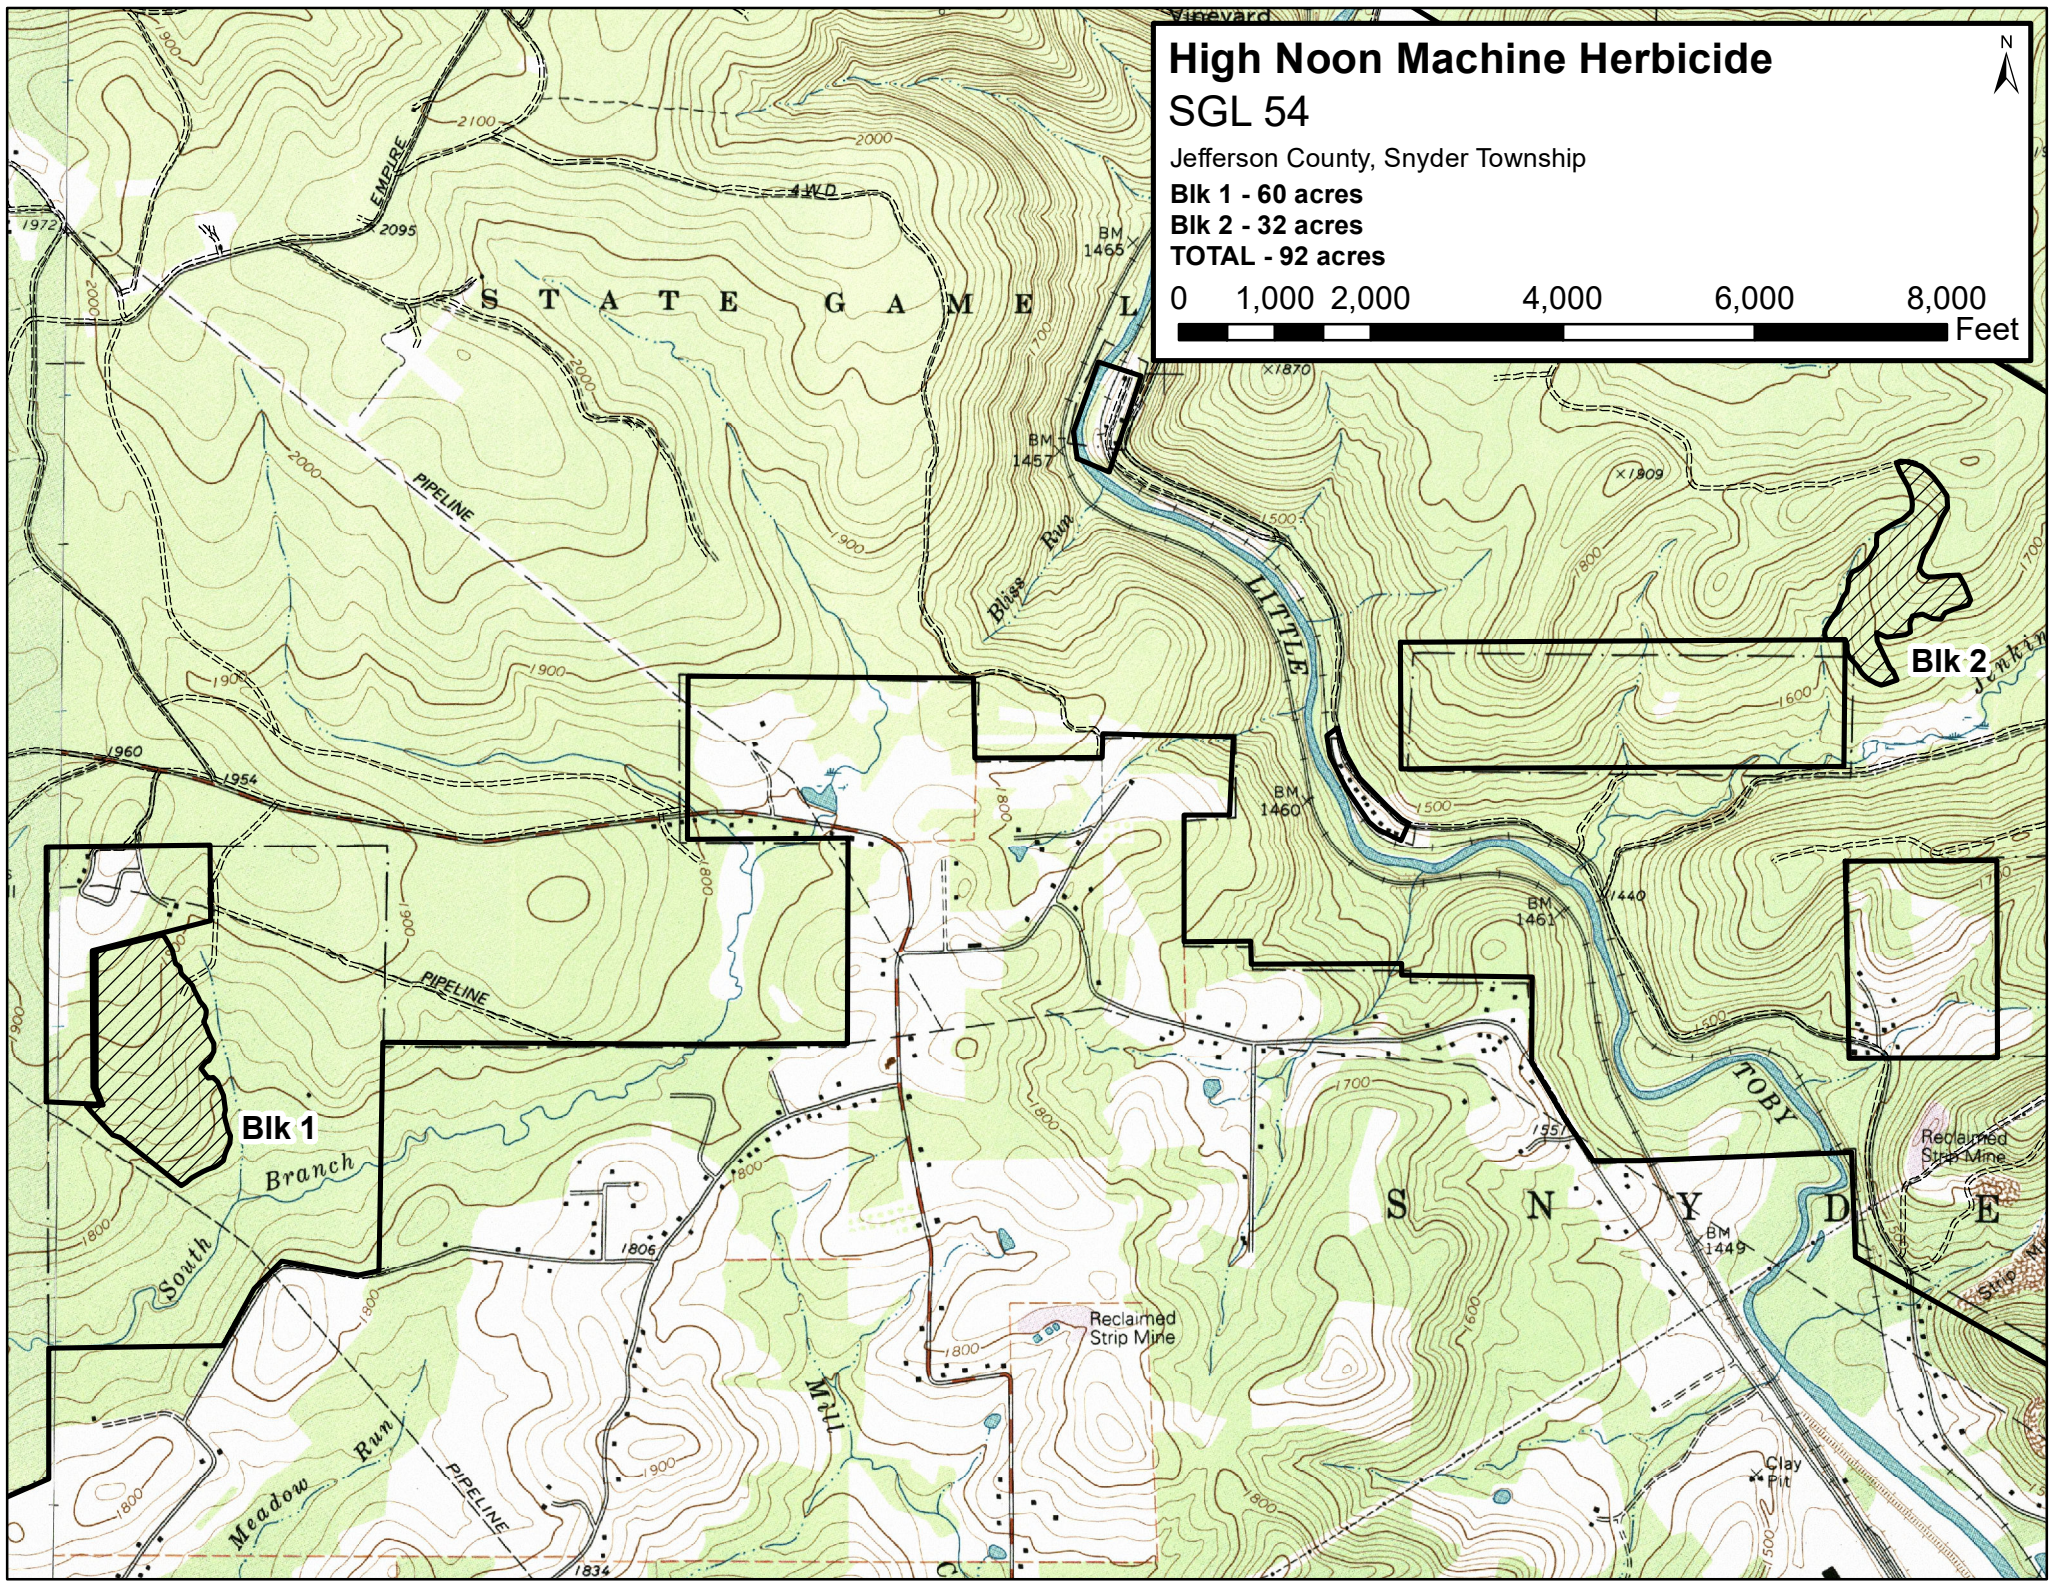

Created by: IJoshua

Legend

- Existing PGC Roads
- State Roads
- Chemspray Blocks
- State Game Land Boundary

| Block | Acres |
|-------|-------|
| 1 | 30 |
| Total | 30 |

SGL: 086
County(s): Warren
Township(s): Deerfield
Created by: IJoshua

Location Map

SGL 086 Conventional Herbicide 2023

Legend

- Chemspray Blocks
- State Game Land Boundary

High Noon Machine Herbicide

SGL 54

Jefferson County, Snyder Township

Blk 1 - 60 acres

Blk 2 - 32 acres

TOTAL - 92 acres

High Noon Machine Herbicide

SGL 54 - Location Map

Jefferson County, Snyder Township

Blk 1 - 60 acres

Blk 2 - 32 acres

TOTAL - 92 acres

SGL: 086
County(s): Warren
Township(s): Brokenstraw, Deerfield
Created by: l Joshua

Location Map

SGL 086 Machine Only

Herbicide 2023

SGL: 143
County(s): Warren
Township(s): Pittsfield
Created by: sbreneman