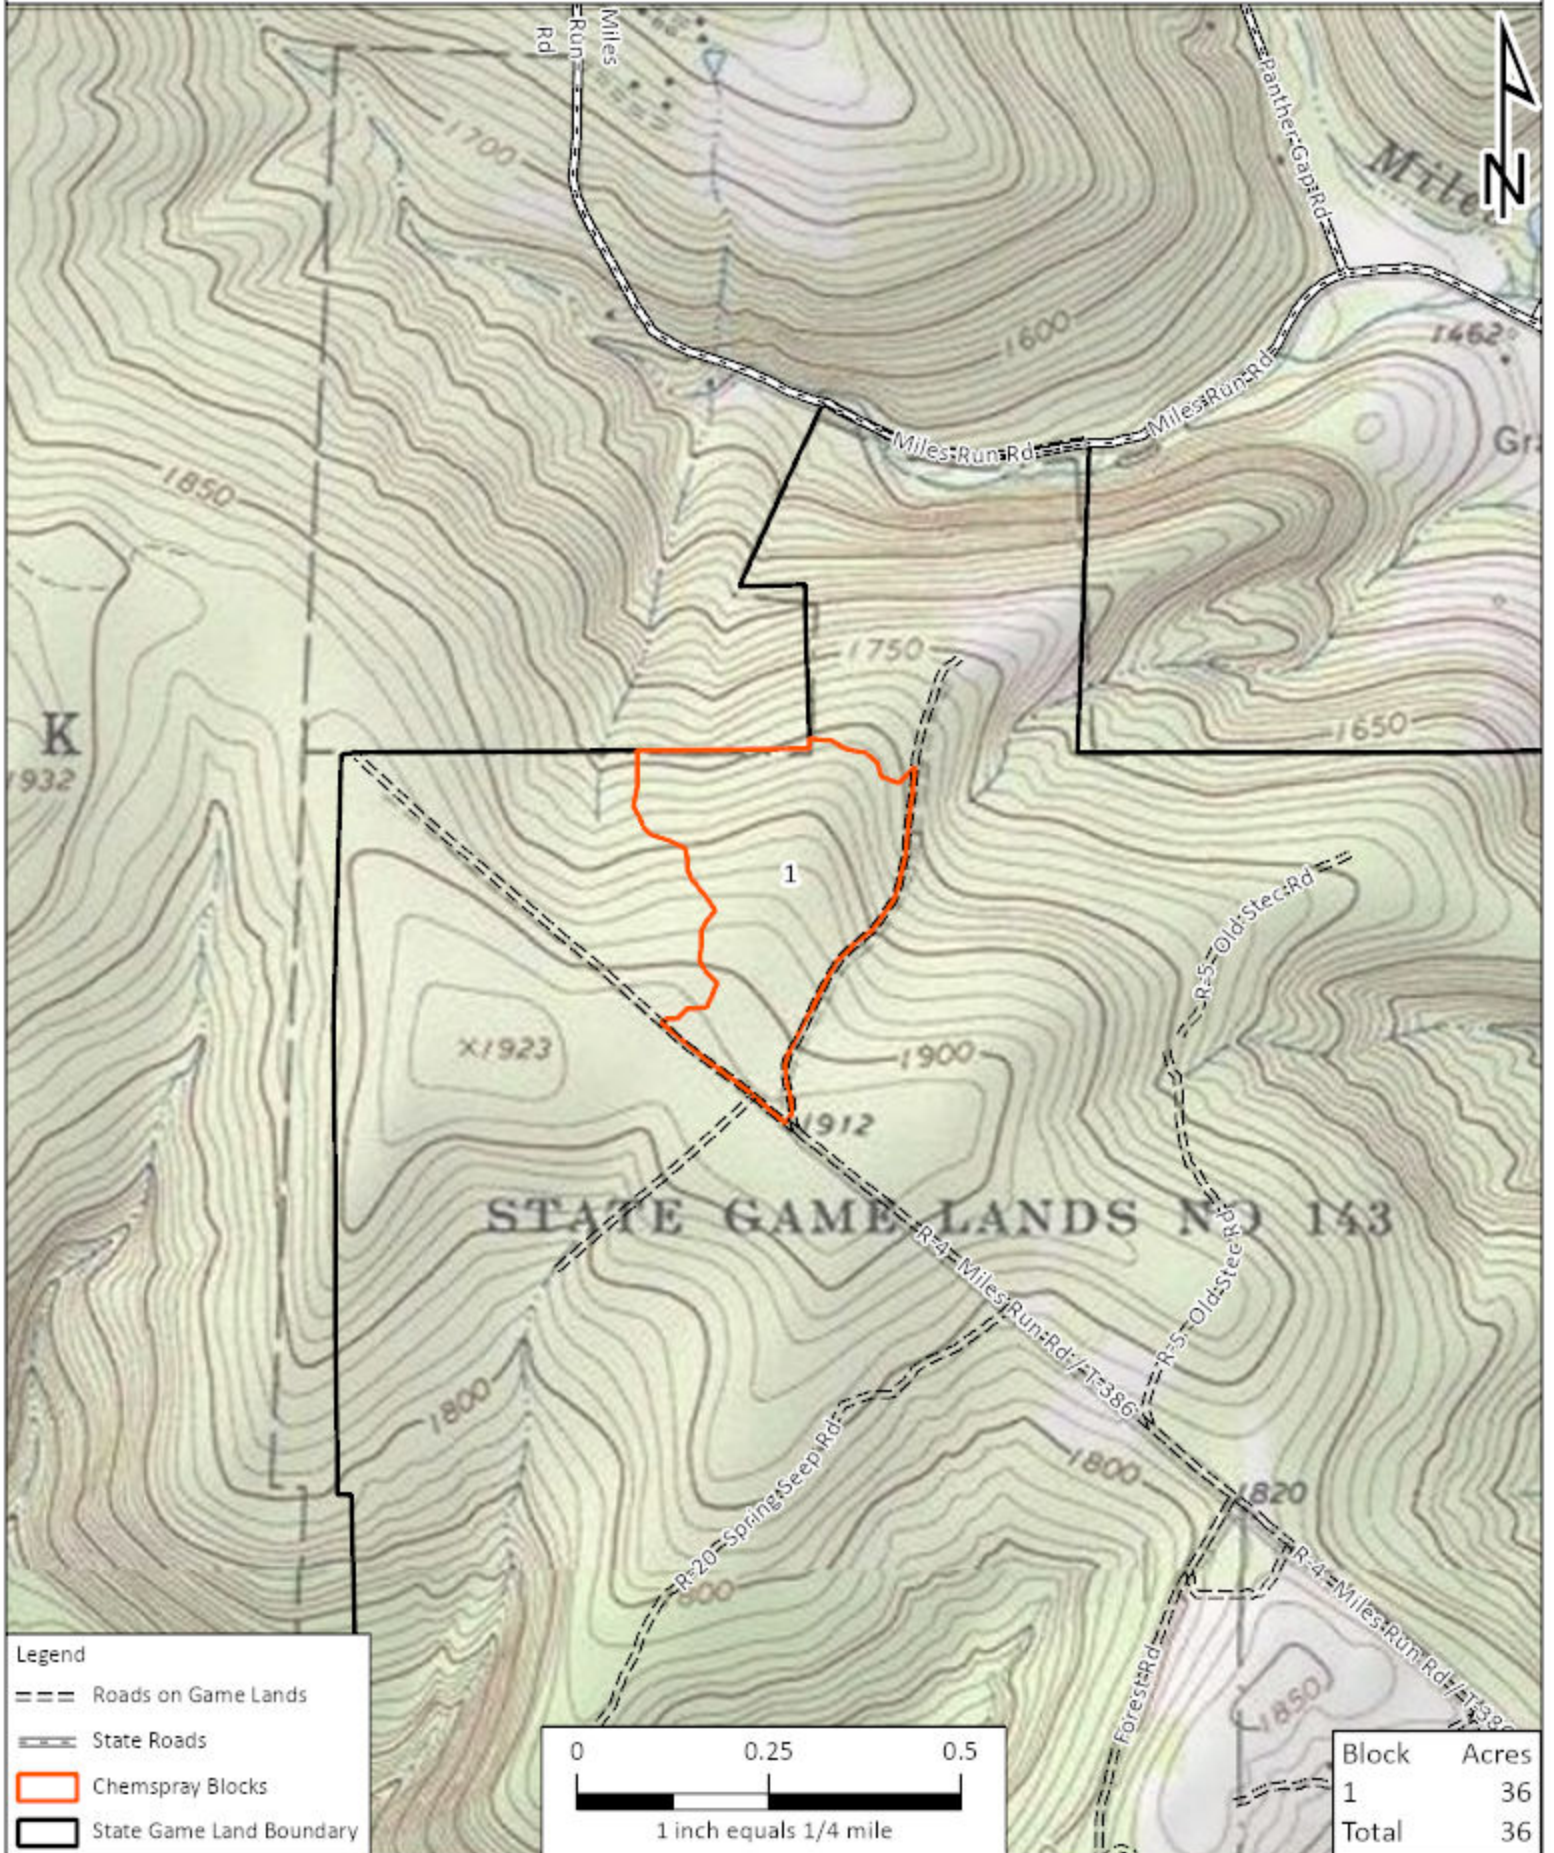

Created by: IJoshua

Legend

- Existing PGC Roads
- State Roads
- Chemspray Blocks
- State Game Land Boundary

| Block | Acres |
|-------|-------|
| 1 | 30 |
| Total | 30 |

SGL: 086
County(s): Warren
Township(s): Deerfield
Created by: IJoshua

Location Map

SGL 086 Conventional Herbicide 2023

Legend

- Chemspray Blocks
- State Game Land Boundary

High Noon Machine Herbicide

SGL 54

Jefferson County, Snyder Township

Blk 1 - 60 acres

SGL: 086
County(s): Warren
Township(s): Brokenstraw, Deerfield
Created by: l Joshua

Location Map

SGL 086 Machine Only

Herbicide 2023

SGL: 143
County(s): Warren
Township(s): Pittsfield
Created by: sbreneman

Project Map

Sgl 143 Machine Only Herbicide 2023

SGL: 143
County(s): Warren
Township(s):
Created by: sbrenneman

Chemspray Map

Sgl 143 Machine Only Herbicide 2023

143202301