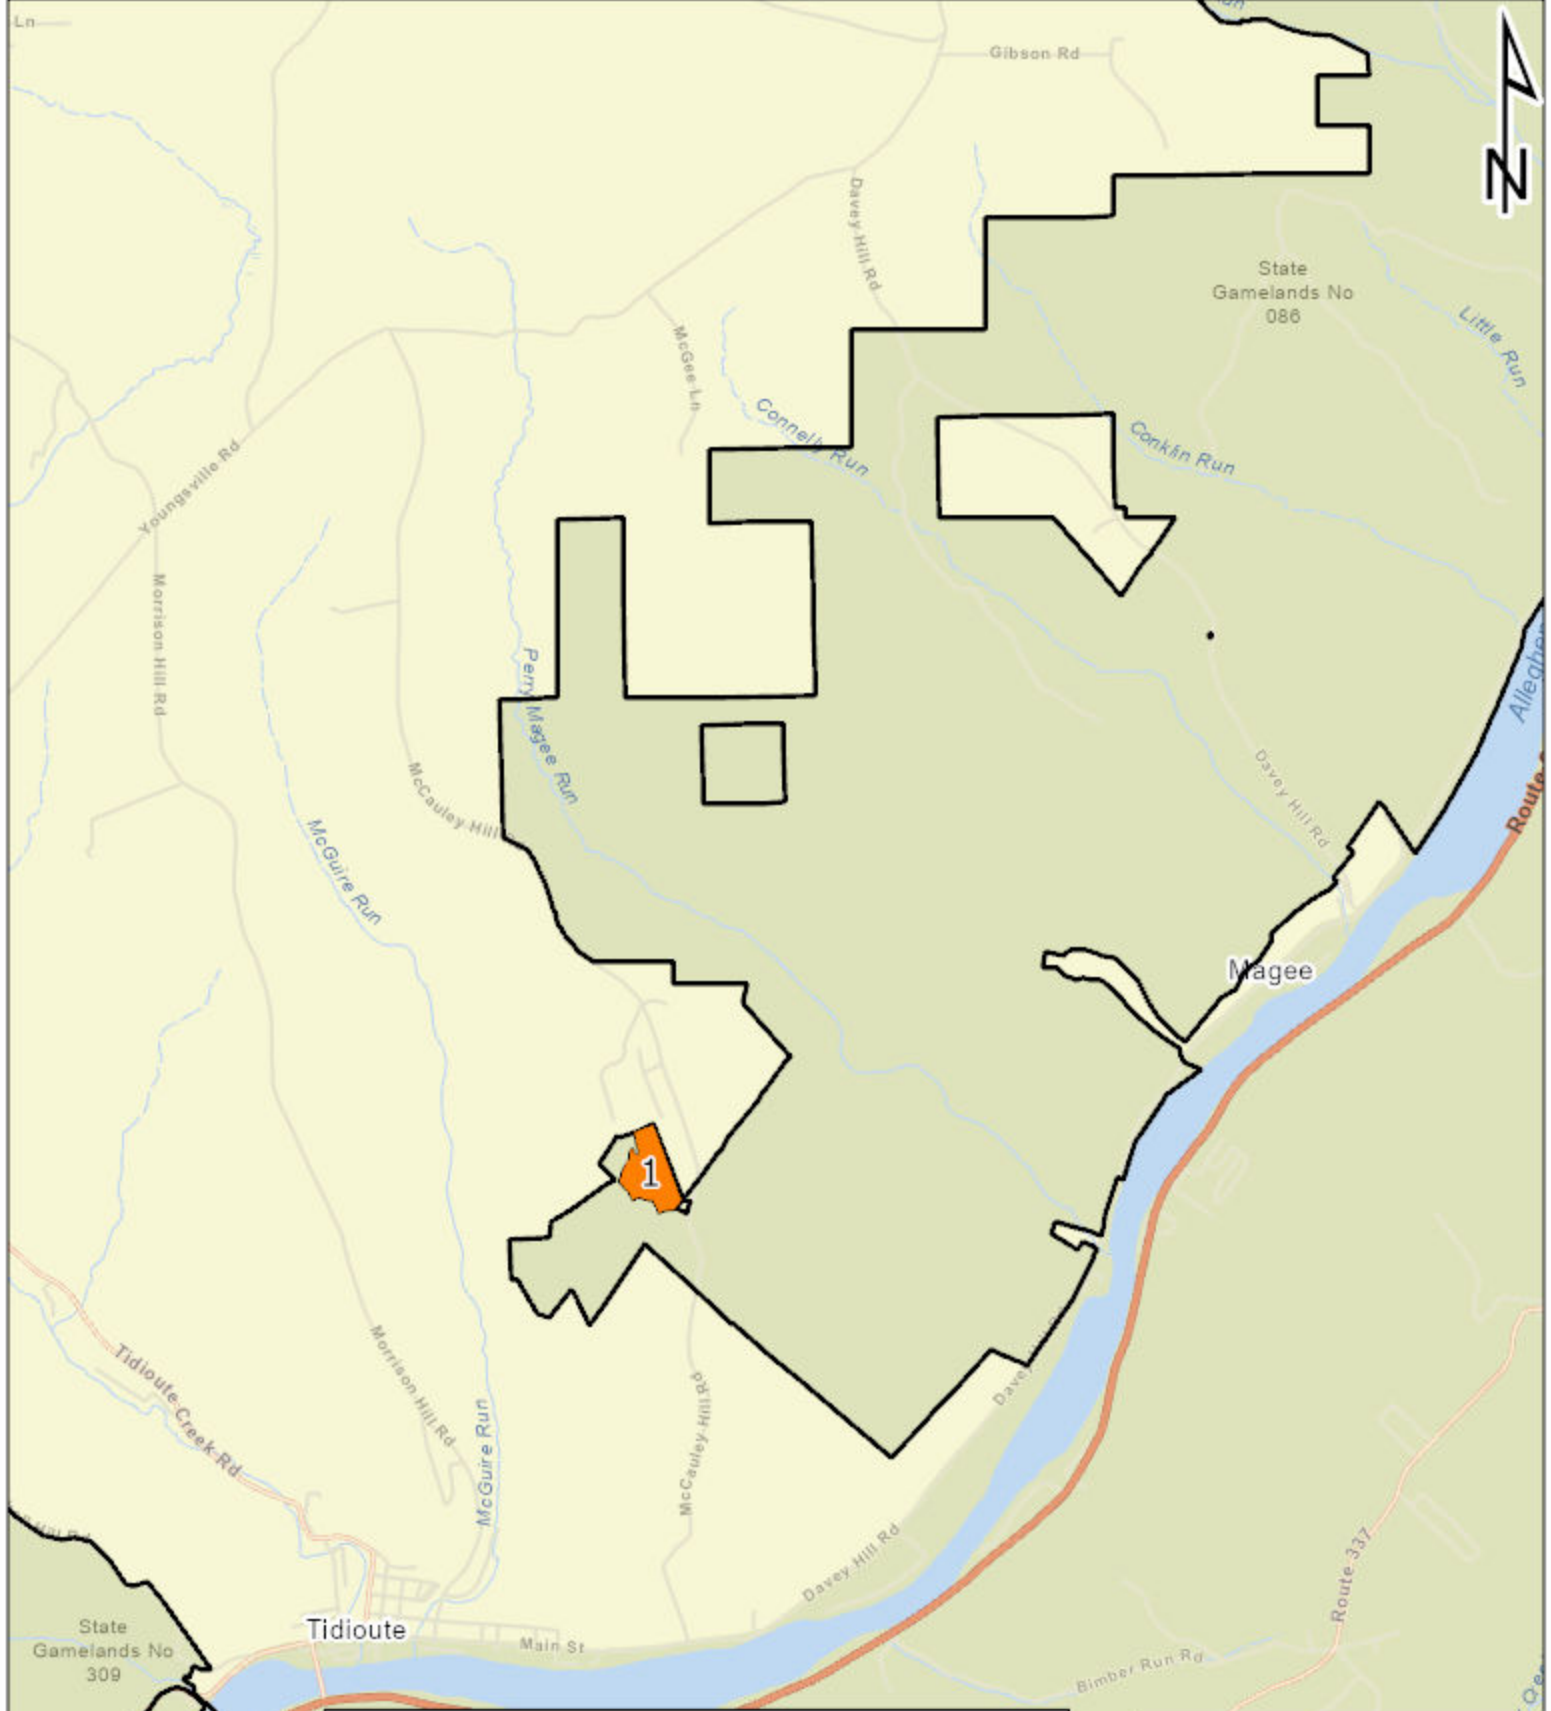

Created by: IJoshua

Legend

- Existing PGC Roads
- State Roads
- Chemspray Blocks
- State Game Land Boundary

| Block | Acres |
|-------|-------|
| 1 | 30 |
| Total | 30 |

SGL: 086
County(s): Warren
Township(s): Deerfield
Created by: IJoshua

Location Map

SGL 086 Conventional Herbicide 2023

Legend

- Chemspray Blocks
- State Game Land Boundary

High Noon Machine Herbicide

SGL 54

Jefferson County, Snyder Township

Blk 1 - 60 acres

Blk 2 - 32 acres

TOTAL - 92 acres

High Noon Machine Herbicide

SGL 54 - Location Map

Jefferson County, Snyder Township

Blk 1 - 60 acres

Blk 2 - 32 acres

TOTAL - 92 acres

SGL: 086
County(s): Warren
Township(s): Brokenstraw, Deerfield
Created by: l Joshua

Location Map

SGL 086 Machine Only

Herbicide 2023

SGL: 143
County(s): Warren
Township(s): Pittsfield
Created by: sbreneman