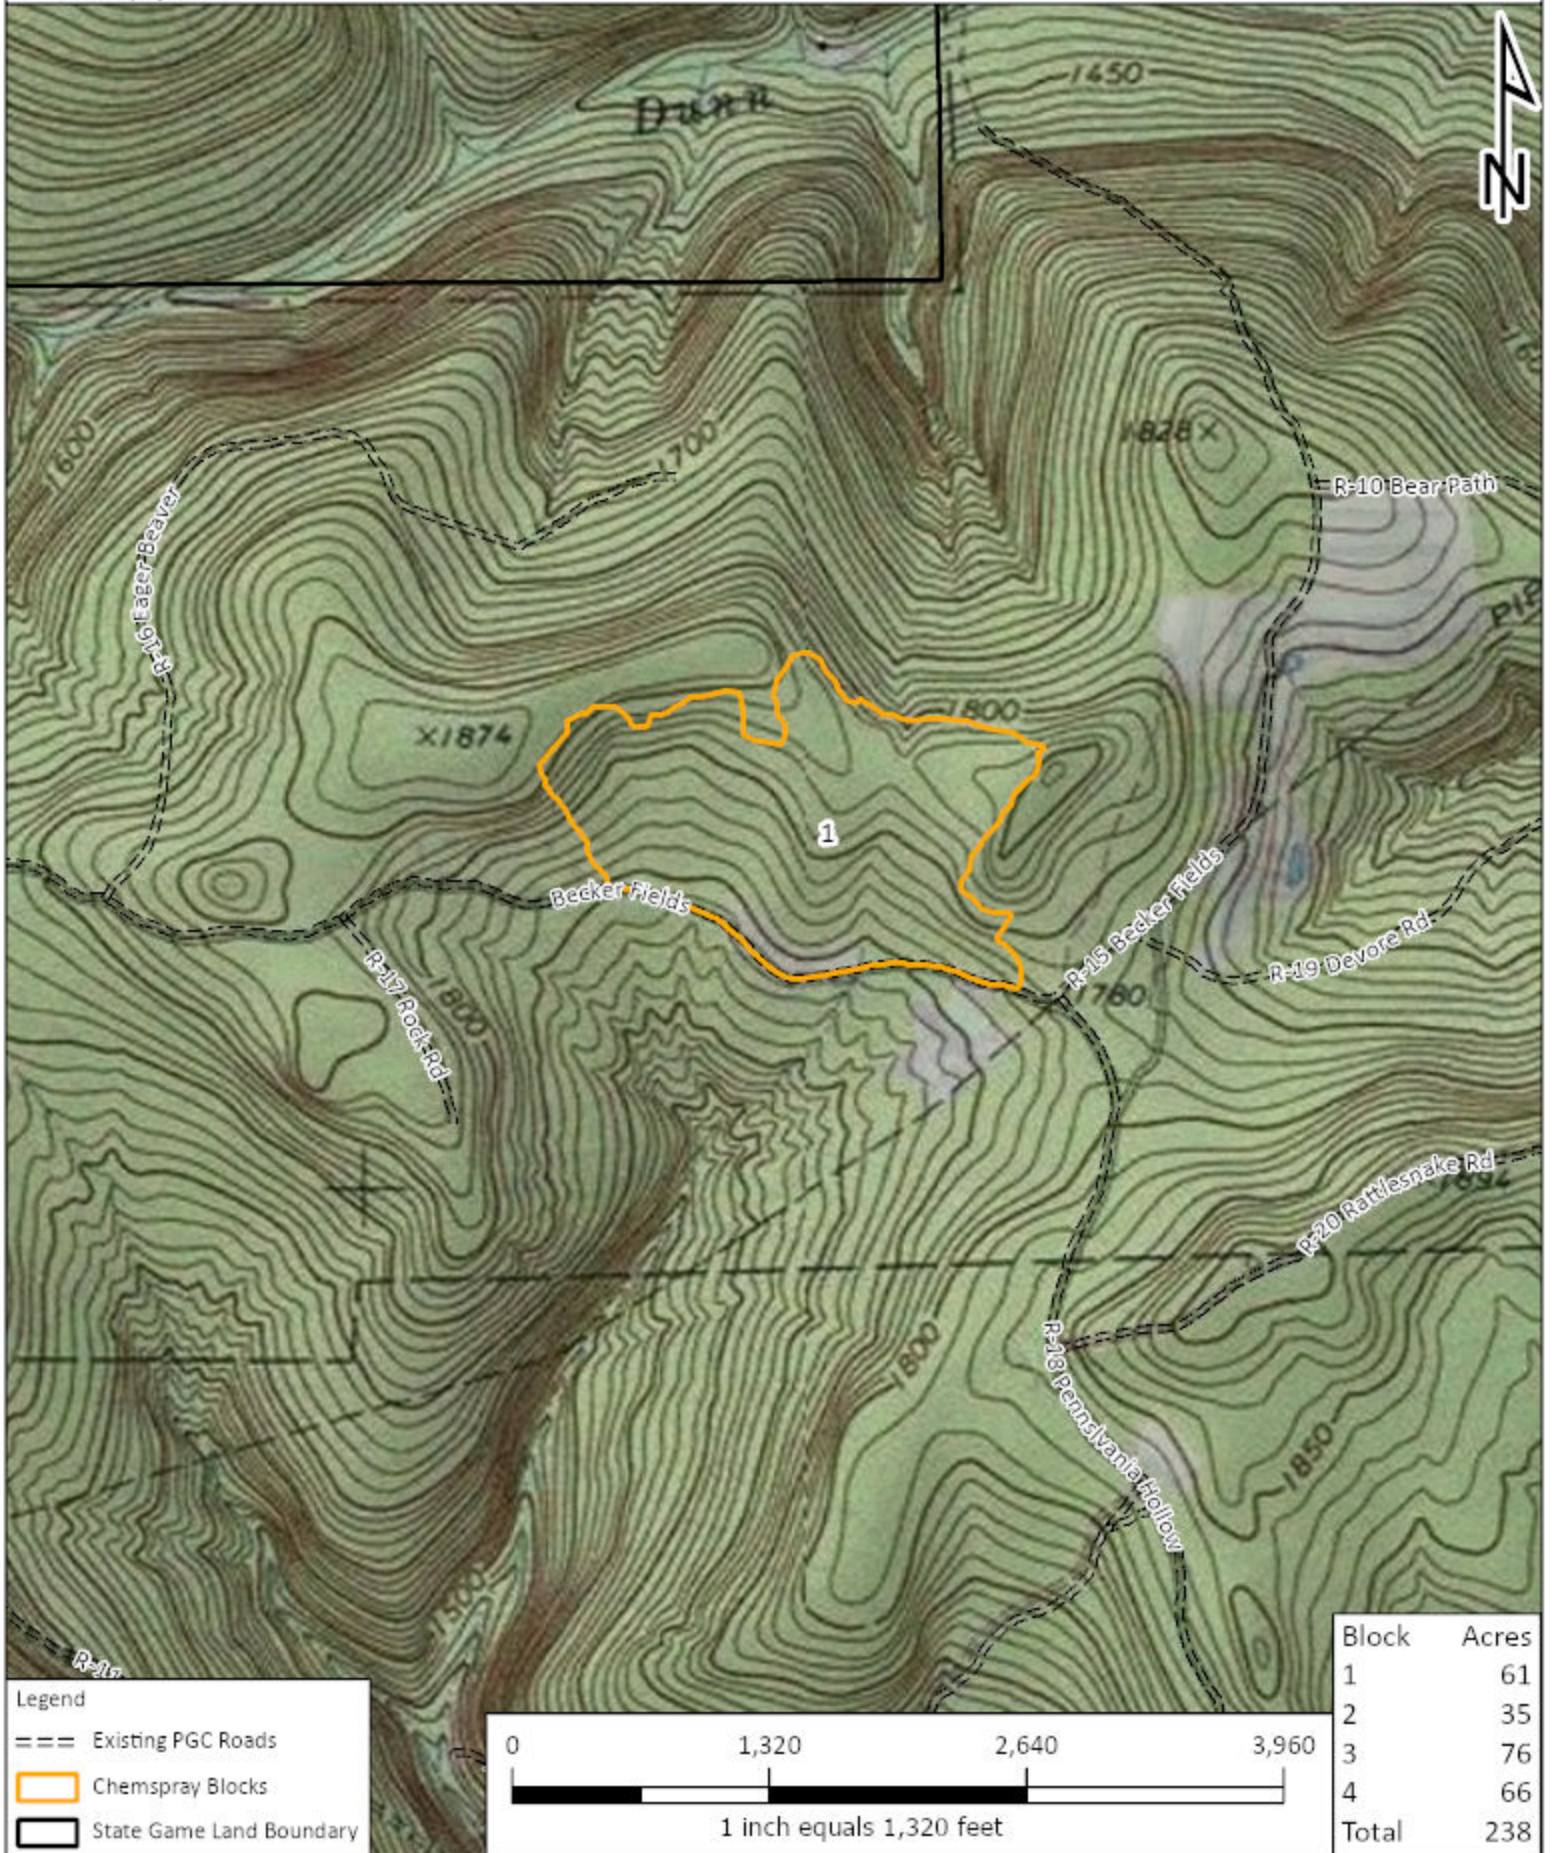

Created by: ljoshua

Legend

- == Existing PGC Roads
- Orange outline Chemspray Blocks
- Black outline State Game Land Boundary

Block	Acres
1	61
2	35
3	76
4	66
Total	238