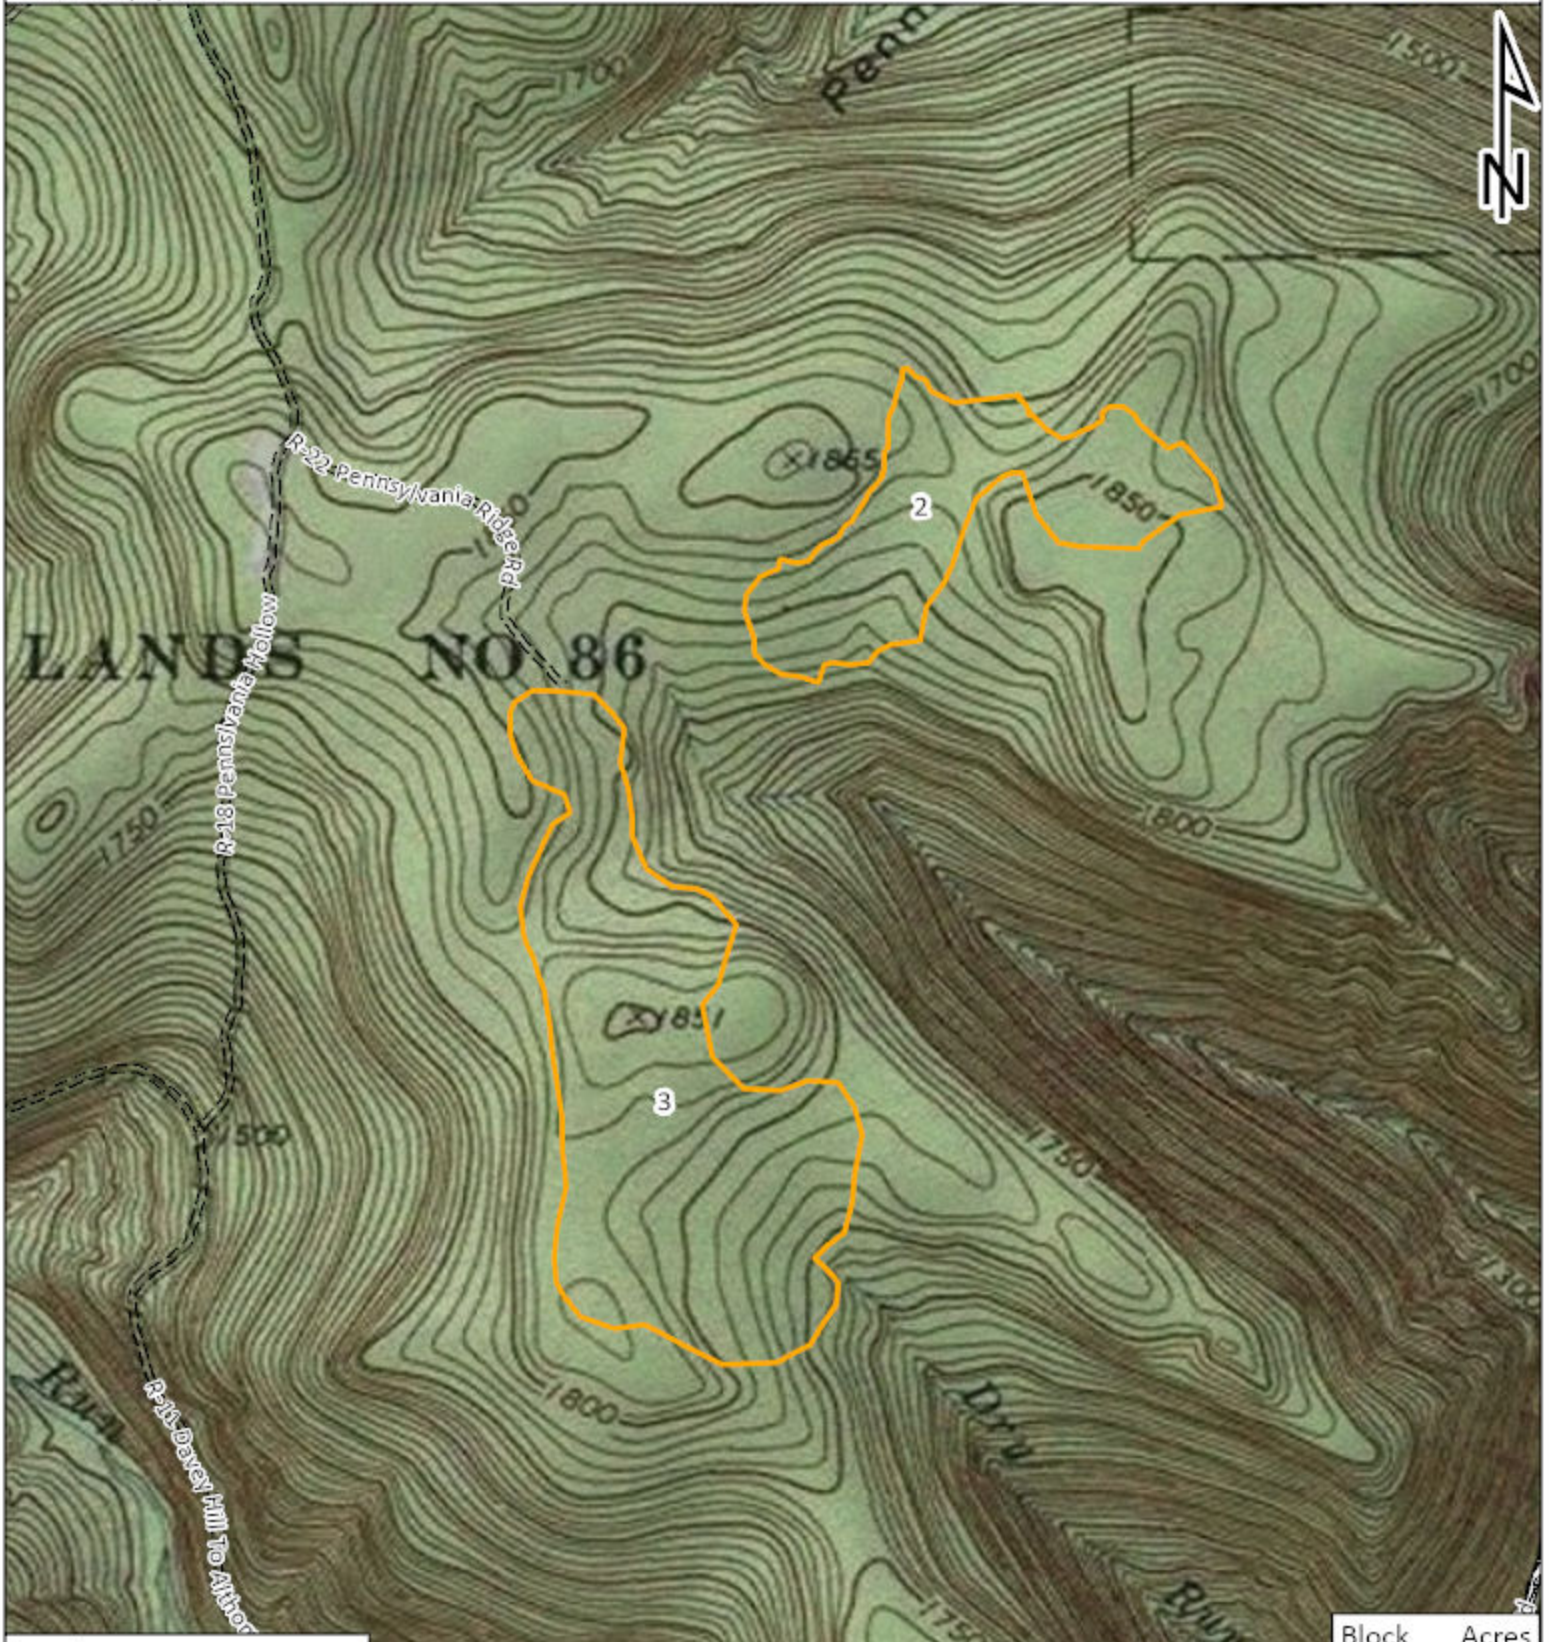

Created by: IJoshua

Legend

- Existing PGC Roads
- State Roads
- Chemspray Blocks
- State Game Land Boundary